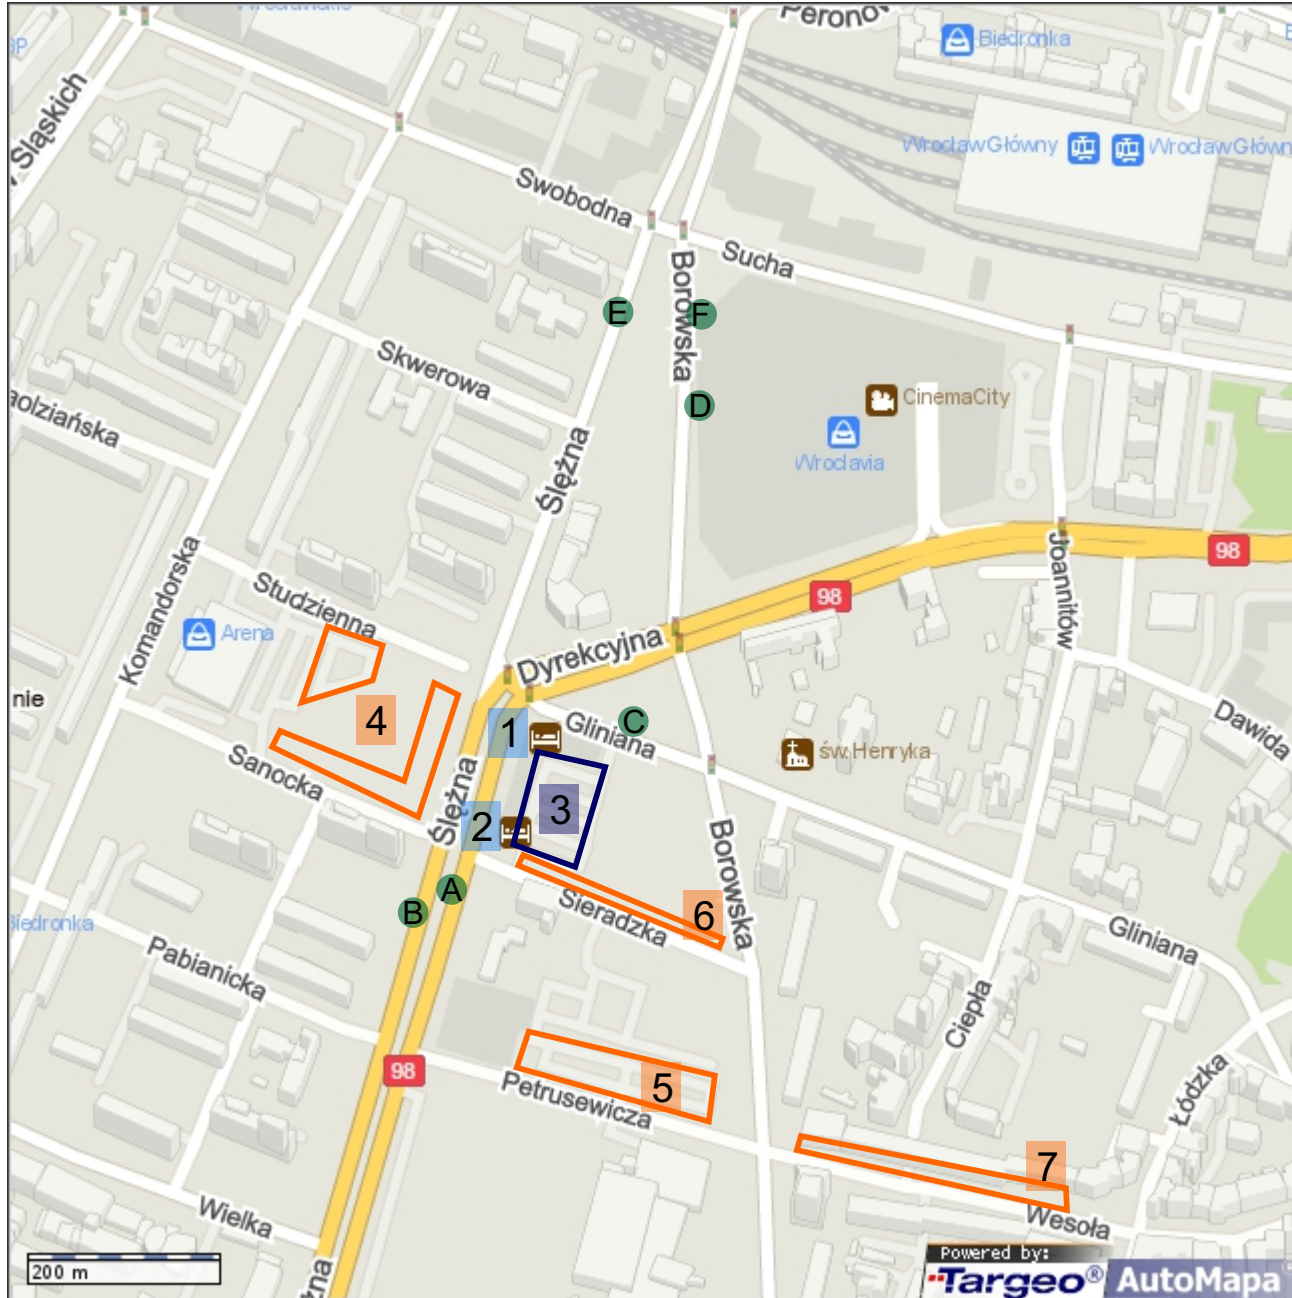

PARKING LOTS and BUS/TRAM STOPS

Targeo® copyright © by AutoMapa Sp. z o.o. 2003-2019

- 1 - Campanile Hotel
- 2 - Premiere Classe Hotel
- 3 - Hotel's paid parking (30zł/24h)
- 4 - Free parking near Sanocka Street (note - ground surface in bad condition)
- 5, 6, 7 - Free parking zones

A, B - *Sanocka* Tram Stops (tram lines: 9, 15)

C - *Dyrekcyljna* Bus Stop

(bus lines: 112, 113, 145, 146

night bus lines: 241, 243, 245, 246, 247, 248, 249, 251, 253, 255, 257, 279)

D, E - *Dworzec Autobusowy* Bus Stop

(bus lines: 112, 113, 145, 146

night bus lines: 241, 243, 245, 246, 247, 248, 249, 251, 253, 255, 257, 279)

F - *Dworzec Autobusowy* Tram Stop (tram

lines: 0L, 2, 8, 9, 15, 31, 32)

ISSE 2019 - Advances in
Printed and Ceramic
Microsystems
May 15-19, 2019, Wrocław